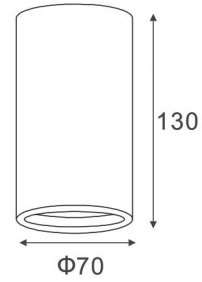

Product Code : C1RH13 / C1SQH13

Product Code : C1RH13

Product Dimension :

Product Code : C1SQH13

Product Dimension :

Trimless / Invisible Frames

Light Source

Base

Power

Voltage

Frequency

Watt

Volt

Hertz

GU10
GU3.5

Max 50w