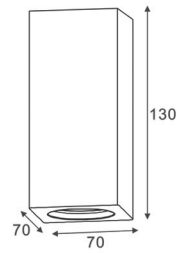

Product Code : C1RH13 / C1SQH13

Product Code : C1RH13

Product Dimension :

Product Code : C1SQH13

Product Dimension :

Trimless / Invisible Frames

Light Source

Base