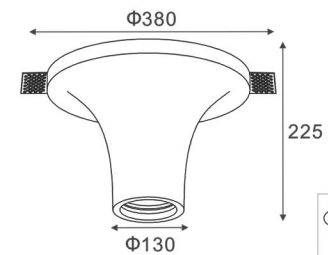

Product Code : C1SQ598 / C1R375

Product Code : C1SQ598

Product Dimension :

Cutt Out :

Product Code : C1R375

Product Dimension :

Cutt Out :

Light Source

Max 50w

220-240v

50-60Hz

Standards

IP20

ROHS

Trimless / Invisible Frames

Light & Art