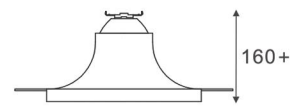

Product Code : C1SQ598 / C1R375

Product Code : C1SQ598

Product Dimension :

Cutt Out :

Product Code : C1R375

Product Dimension :

Cutt Out :

Light Source