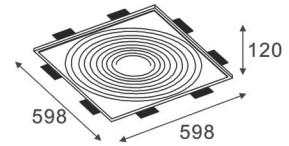

Product Code : C1SQ598 / C1R375

Product Code : C1SQ598

Product Dimension :

Cutt Out :

Product Code : C1R375

Product Dimension :

Cutt Out :

Light Source

Max 50w

220-240v

50-60Hz

Standards

IP20

ROHS

Trimless / Invisible Frames

Light & Art