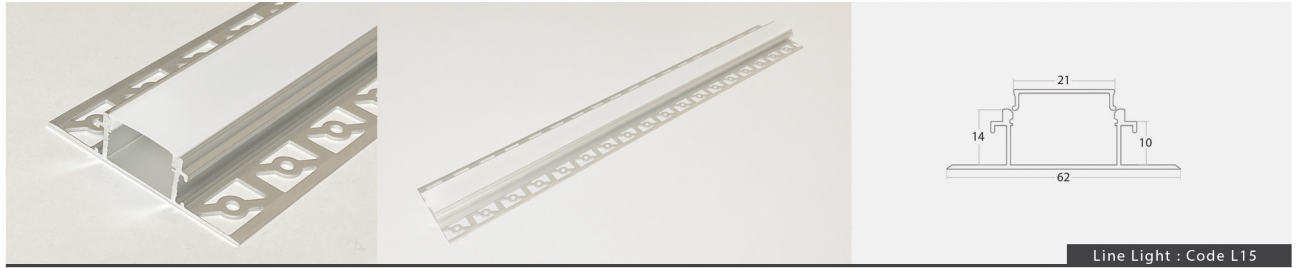

# Product Code : L15

Line Light : Code L15

Light Sources	Power		Luminous		CCT		CRI
	Per Meter		Per Meter		Color Temperature	Color Rendering Index	
	12	Watt	1200	Lumen	3000	Kalvin	
	24	Watt	2500	Lumen	4000	Kalvin	> 80
	24	Watt	3500	Lumen	6000	Kalvin	

Standards / CE / RoHS / REACH / UL

Powered By :

Accessories	Fixtures	End Cap
Line Light L15		

Profile Dimensions	Width	Height	Length
Line Light L15	21 mm	14 mm	Per Order

Material / Profile: Anodized Aluminum / Diffuser : PMMA