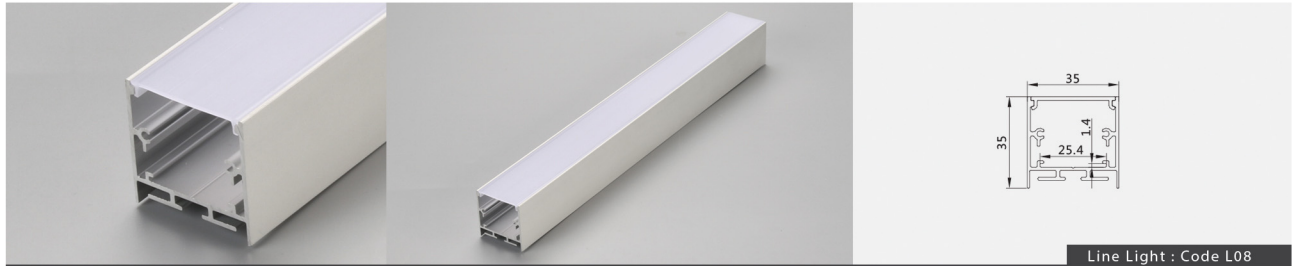

ProductS Code : L07 / L08

Line Light : Code L07

Line Light : Code L08

Light Sources	Power		Luminous		CCT		CRI
	Per Meter		Per Meter		Color Temperature		Color Rendering Index
	12	Watt	1200	Lumen			
	24	Watt	2400	Lumen	3000	Kalvin	
	24	Watt	2500	Lumen	4000	Kalvin	> 80
	48	Watt	5000	Lumen	6000	Kalvin	
	24	Watt	3500	Lumen			

Standards / CE / RoHS / A GS / UL

Powered By : 

Accessories

Fixtures

End Cap

Profile Dimensions	Width	Height	Length
Line Light L07	35 mm	35 mm	Per Order
Line Light L08	35 mm	35 mm	

Material / Profile: Anodized Aluminum / Diffuser : PMMA