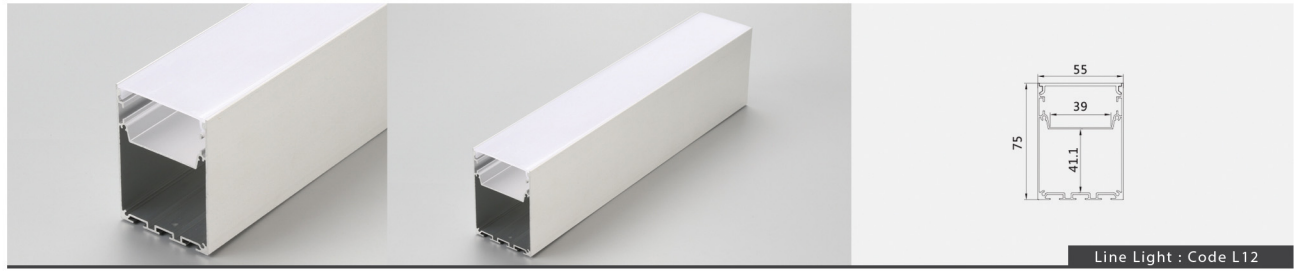

# Products Code : L12 / L02

Line Light : Code L12

Line Light : Code L02

Light Sources	Power		Luminous		CCT		CRI
	Per Meter		Per Meter		Color Temperature		
	12	Watt	1200	Lumen			
	24	Watt	2400	Lumen			
	36	Watt	3600	Lumen			
	24	Watt	2500	Lumen	3000	Kalvin	
	48	Watt	5000	Lumen	4000	Kalvin	> 80
	72	Watt	7500	Lumen	6000	Kalvin	
	24	Watt	3500	Lumen			
	48	Watt	7000	Lumen			
	72	Watt	10500	Lumen			

Accessories	Fixtures	End Cap
Line Light L12		
Line Light L02		

Profile Dimensions	Width	Height	Length
Line Light L12	55 mm	75 mm	Per Order
Line Light L02	102 mm	35 mm	

Material / Profile: Anodized Aluminum / Diffuser : PMMA