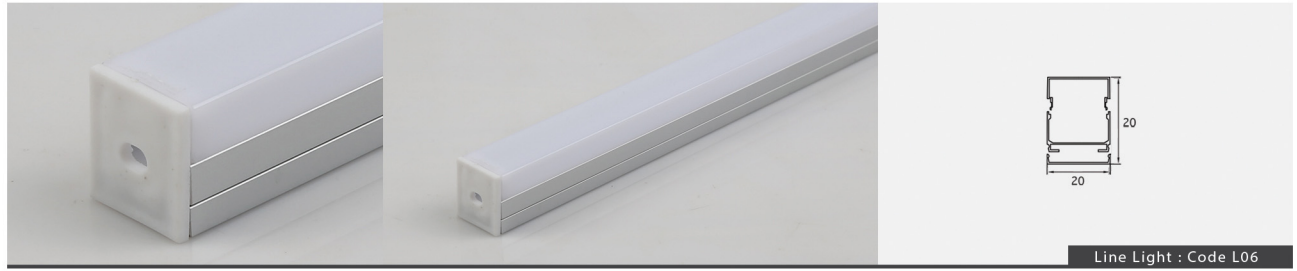

Products Code : L06 / L14

Line Light : Code L06

Line Light : Code L14

Light Sources	Power		Luminous		CCT		CRI
	Per Meter		Per Meter		Color Temperature		Color Rendering Index
	12	Watt	1200	Lumen	3000	Kalvin	
	24	Watt	2500	Lumen	4000	Kalvin	> 80
	24	Watt	3500	Lumen	6000	Kalvin	

Standards / CE / RoHS / GS / UL

Powered By: 

Accessories	Fixtures	End Cap
Line Light L06		
Line Light L14		

Profile Dimensions	Width	Height	Length
Line Light L06	20 mm	20 mm	Per Order
Line Light L14	26 mm	23 mm	

Material / Profile: Anodized Aluminum / Diffuser : PMMA

Linear Light

Light & Art